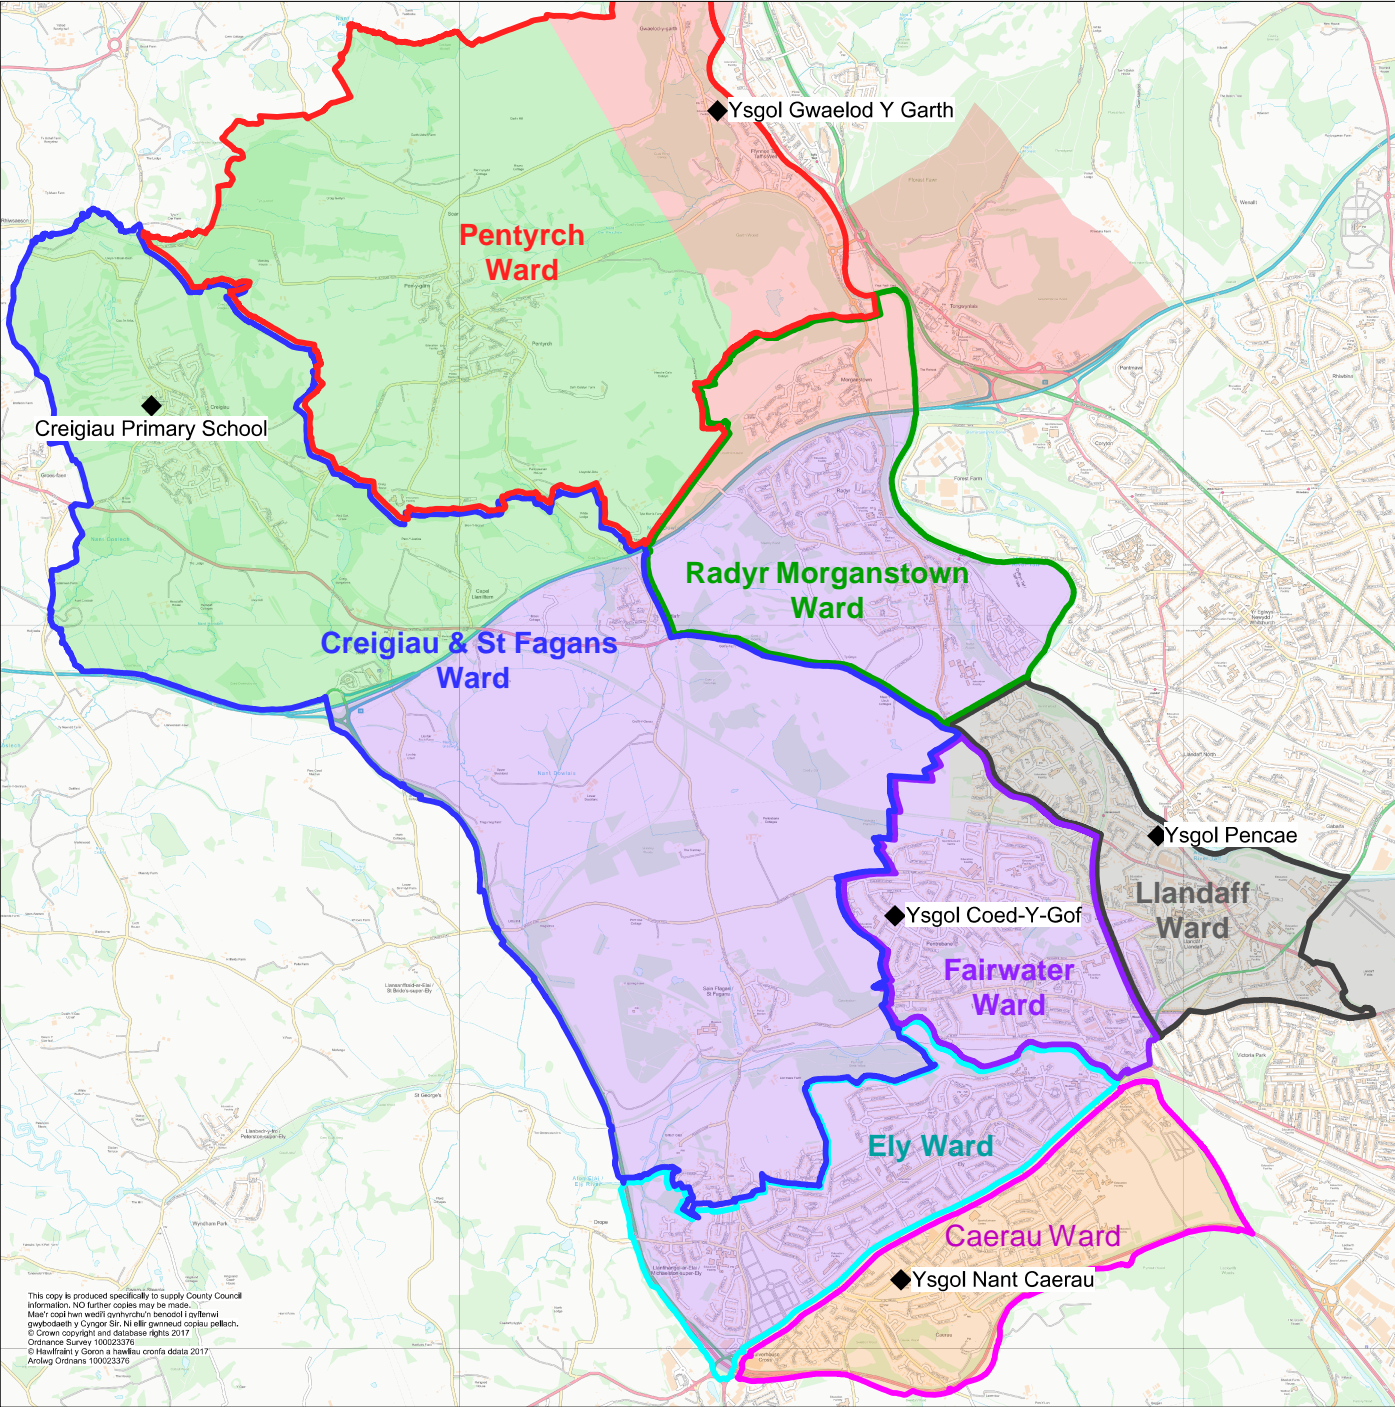

Welsh-medium Primary School Catchment Areas

- denotes Ysgol Gwaelod Y Garth Catchment Area
- denotes Criegiau Primary School Catchment Area
- denotes Ysgol Pencae Catchment Area
- denotes Ysgol Coed-Y-Gof Catchment Area
- denotes Ysgol Nant Caerau Catchment Area